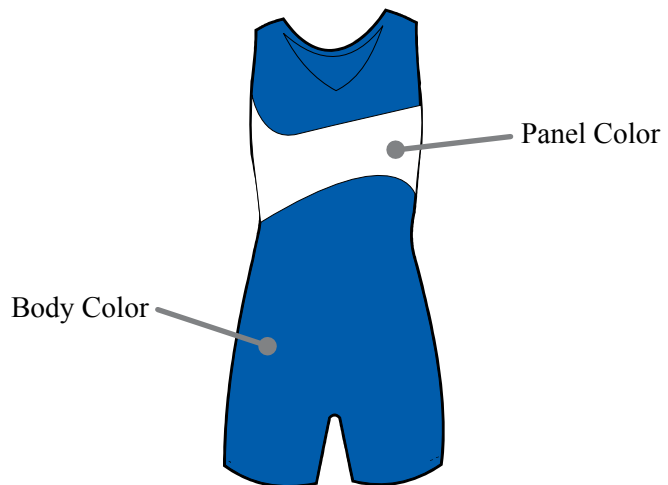

Adult Speedsuit	Quantity of each size	Style#	Body Color	Panel Color
Mens 	# _____ :XS # _____ :L # _____ :S # _____ :XL # _____ :M # _____ :2XL	444031		
Womens 	# _____ :S # _____ :M # _____ :XL # _____ :L # _____ :2XL	333031		

Curved Chest Speedsuit

Special instructions: